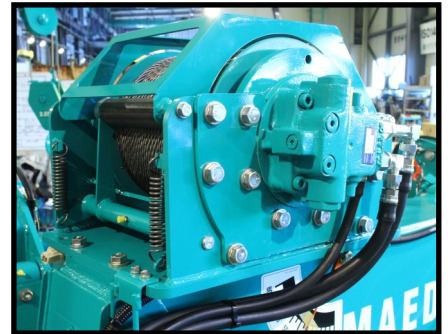

Offset Searcher Hook Assemblies

Electric Motor 415v

Auxiliary winch (MC285, MK1033)

Wireless Remote Control (MK1033)

Battery & Starter Isolators

White Non Marking Crawler Tracks

LPG (Petrol Engines)

Custom Paint

Wireless Remote Control  
(MC Series)

Rubber Track Pads (LC Series)

Single Fall Hook Block

Fly Jib (MC405C & LC Series)